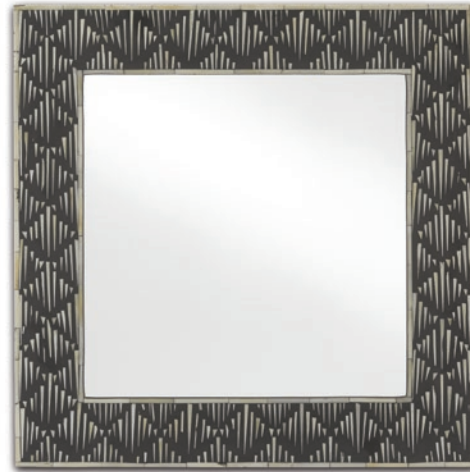

1000-0087 DAVOS SMALL MIRROR

H: 24" W: 24" D: 1"

Finish: Black/White/Mirror

Materials: Bone/Composite/Wood/Glass

FEATURES:

Metal Cleat for Hanging