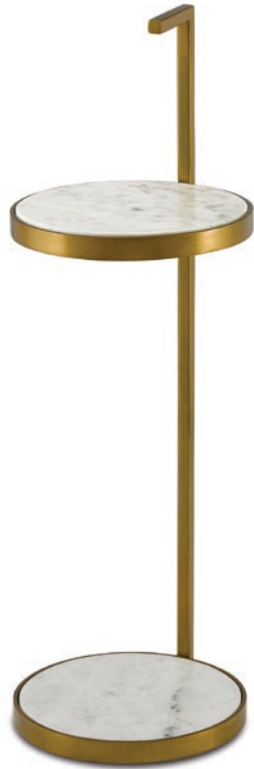

 P/OS

4000-0102 SALICE DRINKS TABLE
 H: 21.75" Dia: 9.5"
 Finish: Antique Brass/Black
 Materials: Brass

FEATURES:
 Foam Bottom
 P/OS

4000-0098 SILAS MARBLE DRINKS TABLE
 H: 30" W: 10.5" D: 10"
 Finish: Antique Brass/White
 Materials: Stainless Steel/Marble