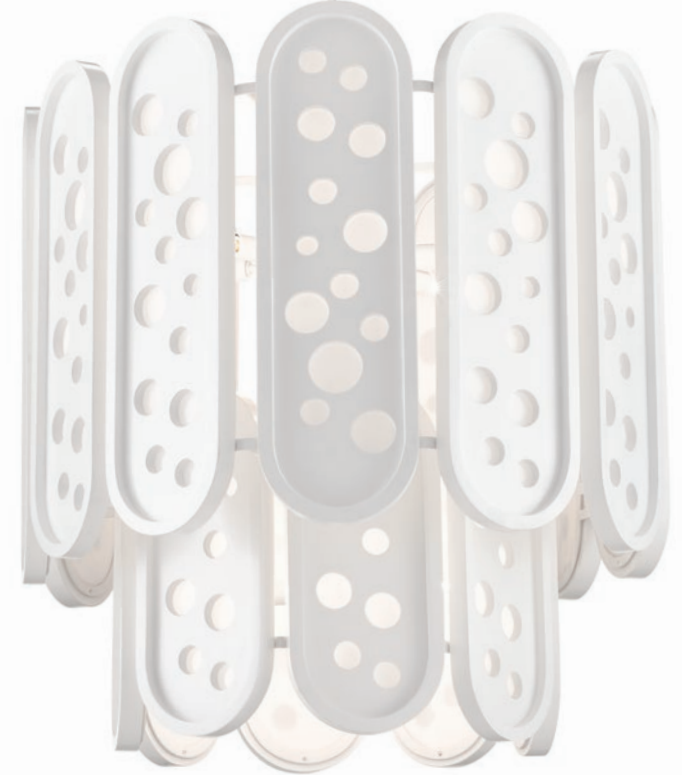

6000-0636 LAPIDUS TABLE LAMP

H: 25" W: 10.5" D: 5.5"

Finish: Sugar White/Satin Black

Materials: Wrought Iron/Acrylic

Diffuser: White Acrylic

1 Light Max. Watts per Bulb/Total: 7/7

Bulb/Socket: A Standard/E26

Diffuser: White Acrylic

1 Light Max. Watts per Bulb/Total: 60/60

Bulb/Socket: A Standard/E26

Sasha Bikoff Collection

9000-0662 LAPIDUS LARGE PENDANT

H: 34" W: 13" D: 13" Adjustable: 42"h to 79.25"h

Rods (Extra): 8", 14", 20" (9000-0662-KIT)

9000-0663 LAPIDUS CHANDELIER

H: 19" Dia: 19" Adjustable: 22.25"h to 69.75"h

Rods (Extra): 8", 14", 20" (9000-0662-KIT)

Canopy: Round, 1" h x 6" dia.

Finish: Sugar White

Materials: Wrought Iron/Wood/Acrylic

Diffuser: White Acrylic

4 Lights Max. Watts per Bulb/Total: 60/240

Bulb/Socket: G Globe/E12

 P/OS

Sasha Bikoff Collection

9000-0664 LAPIDUS TWO-TIERED CHANDELIER

H: 35" Dia: 30" Adjustable: 38.5"h to 82.5"h