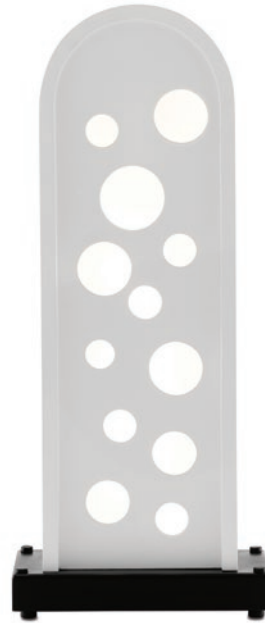

H: 22" W: 6" D: 5"

Canopy: Oval, 16.5"h x 5.75"w x 5"d

Finish: Sugar White

Materials: Wrought Iron/Wood/Acrylic

Diffuser: White Acrylic

1 Light Max. Watts per Bulb/Total: 9/9

Bulb/Socket: T Tubular/E26

Sasha Bikoff Collection

6000-0636 LAPIDUS TABLE LAMP

H: 25" W: 10.5" D: 5.5"

Finish: Sugar White/Satin Black

Materials: Wrought Iron/Acrylic

Diffuser: White Acrylic

1 Light Max. Watts per Bulb/Total: 7/7

Bulb/Socket: A Standard/E26